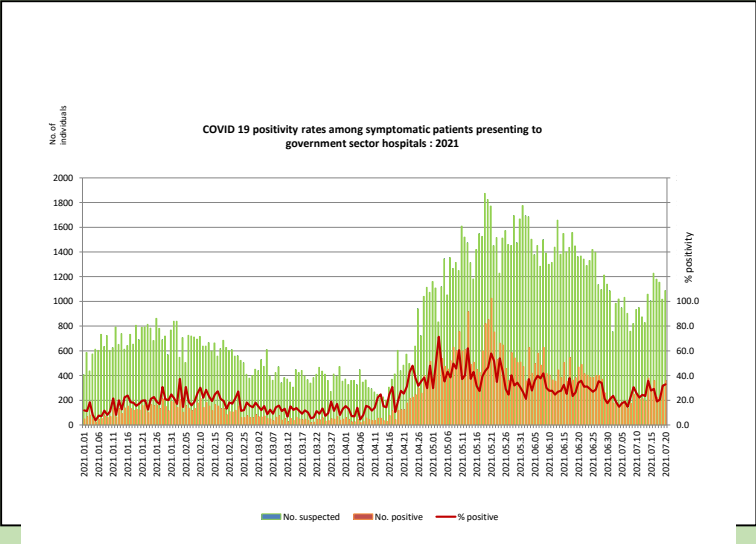

Number of COVID -19 suspected patients - 1170

Hospital	Total suspected up to now			Today 10am		
	SL	Forei.	Total	SL	Forei.	Total
NIID	1514	76	1590	12	0	12
NHSL	52838	16	52854	212	0	212
TH Ragama	8970	5	8975	208	0	208
TH Karapitiya	7280	27	7307	19	0	19
TH A'pura	4620	2	4622	9	0	9
TH Kurun.	4436	1	4437	14	0	14
TH Jaffna	1187	2	1189	15	0	15
NH Kandy	3234	6	3240	15	0	15
TH Batti.	1451	0	1451	16	0	16
DGH Gampaha	4064	4	4068	19	0	19
DGH Negombo	3903	15	3918	17	0	17
TH Rathn.	2740	0	2740	89	0	89
PGH Badulla	1584	2	1586	19	0	19
LRH	957	0	957	31	0	31
DMH	3059	1	3060	29	0	29
DGH Polon'wa	3783	6	3789	12	0	12
TH Kalubowila	14843	5	14848	23	0	23
Castle St TH	2304	0	2304	28	0	28
BH Hambanthota	393	2	395	0	0	0
BH Mona'gala	1176	0	1176	16	0	16
BH Welikanda	69	1	70	0	0	0
DGH Kaluthara	6169	2	6171	23	0	23
Chest H. Welisara	3404	2	3406	13	0	13
Colombo East Base	438	0	438	1	0	1
G.H. Chilaw	9206	1	9207	16	0	16
G.H. Matara	241	2	243	0	0	0
KDU Hospital	22641	0	22641	92	0	92
G.H. Vavunia	848	0	848	2	0	2
B.H. Marawila	1150	1	1151	4	0	4
S.J.Pura TH	39779	2	39781	162	0	162
BH Theldeniya	180	0	180	2	0	2
BH Tangalle	302	1	303	2	0	2
NIMH	2419	0	2419	50	0	50
Total		Incorrect to total as transfers		1170	0	1170

Source: Epidemiology Unit, Disease Surveillance System