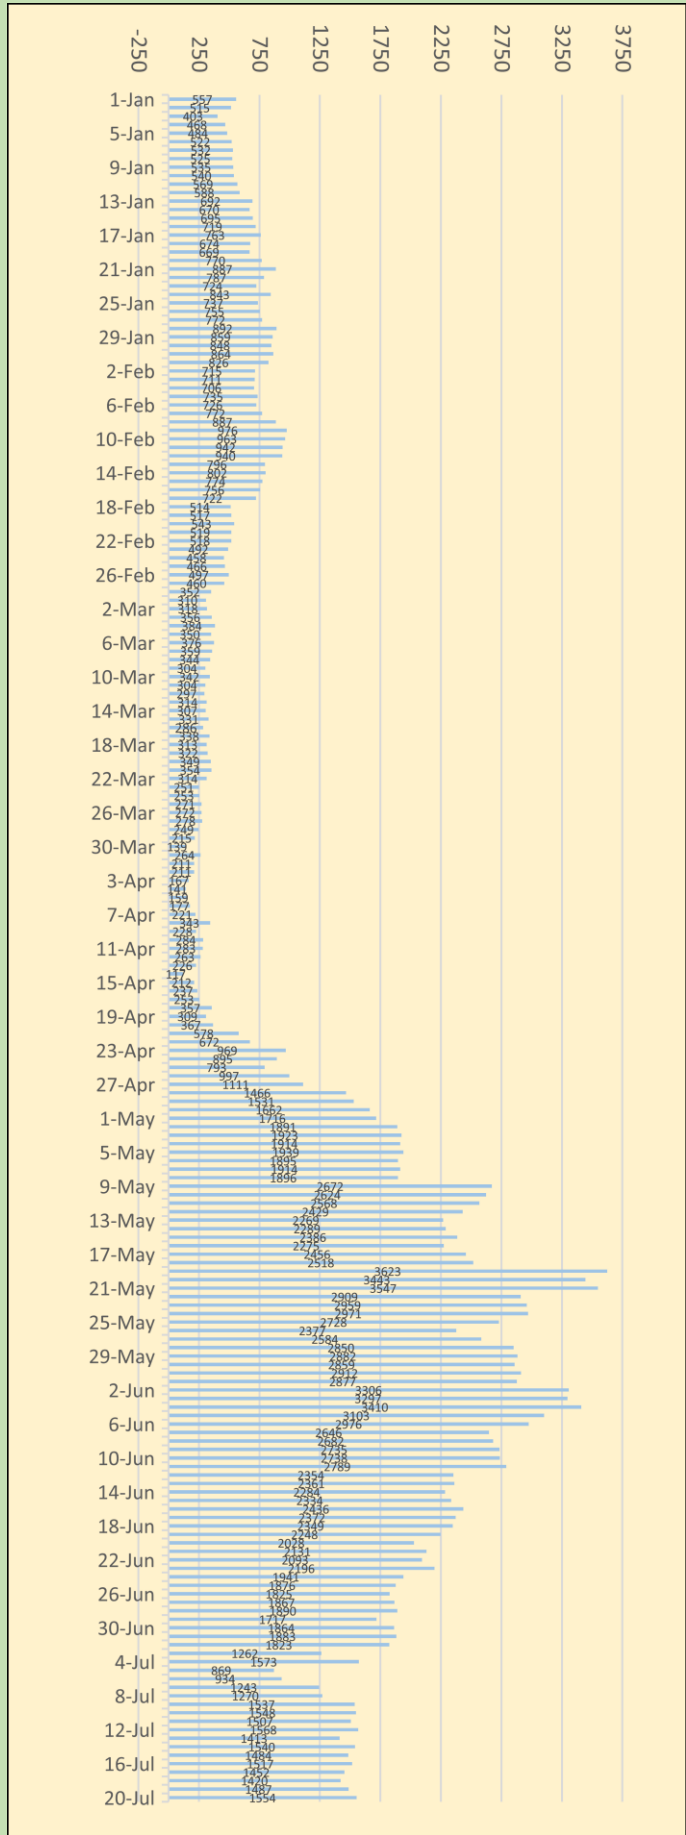

Number of COVID -19 suspected patients - 1170

Hospital	Total suspected up to now			Today 10am		
	SL	Forei.	Total	SL	Forei.	Total
NIID	1514	76	1590	12	0	12
NHSL	52838	16	52854	212	0	212
TH Ragama	8970	5	8975	208	0	208
TH Karapitiya	7280	27	7307	19	0	19
TH A'pura	4620	2	4622	9	0	9
TH Kurun.	4436	1	4437	14	0	14
TH Jaffna	1187	2	1189	15	0	15
NH Kandy	3234	6	3240	15	0	15
TH Batti.	1451	0	1451	16	0	16
DGH Gampaha	4064	4	4068	19	0	19
DGH Negombo	3903	15	3918	17	0	17
TH Rathn.	2740	0	2740	89	0	89
PGH Badulla	1584	2	1586	19	0	19
LRH	957	0	957	31	0	31
DMH	3059	1	3060	29	0	29
DGH Polon'wa	3783	6	3789	12	0	12
TH Kalubowila	14843	5	14848	23	0	23
Castle St TH	2304	0	2304	28	0	28
BH Hambanthota	393	2	395	0	0	0
BH Mona'gala	1176	0	1176	16	0	16
BH Welikanda	69	1	70	0	0	0
DGH Kaluthara	6169	2	6171	23	0	23
Chest H. Welisara	3404	2	3406	13	0	13
Colombo East Base	438	0	438	1	0	1
G.H. Chilaw	9206	1	9207	16	0	16
G.H. Matara	241	2	243	0	0	0
KDU Hospital	22641	0	22641	92	0	92
G.H. Vavunia	848	0	848	2	0	2
B.H. Marawila	1150	1	1151	4	0	4
S.J.Pura TH	39779	2	39781	162	0	162
BH Theldeniya	180	0	180	2	0	2
BH Tangalle	302	1	303	2	0	2
NIMH	2419	0	2419	50	0	50
Total		Incorrect to total as transfers		1170	0	1170

Source: Epidemiology Unit, Disease Surveillance System