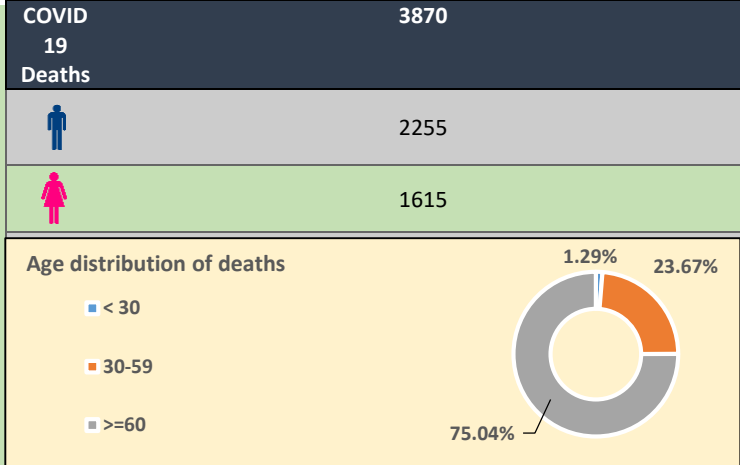

Number of COVID -19 suspected patients - 1170

Hospital	Total suspected up to now			Today 10am		
	SL	Forei.	Total	SL	Forei.	Total
NIID	1514	76	1590	12	0	12
NHSL	52838	16	52854	212	0	212
TH Ragama	8970	5	8975	208	0	208
TH Karapitiya	7280	27	7307	19	0	19
TH A'pura	4620	2	4622	9	0	9
TH Kurun.	4436	1	4437	14	0	14
TH Jaffna	1187	2	1189	15	0	15
NH Kandy	3234	6	3240	15	0	15
TH Batti.	1451	0	1451	16	0	16
DGH Gampaha	4064	4	4068	19	0	19
DGH Negombo	3903	15	3918	17	0	17
TH Rathn.	2740	0	2740	89	0	89
PGH Badulla	1584	2	1586	19	0	19
LRH	957	0	957	31	0	31
DMH	3059	1	3060	29	0	29
DGH Polon'wa	3783	6	3789	12	0	12
TH Kalubowila	14843	5	14848	23	0	23
Castle St TH	2304	0	2304	28	0	28
BH Hambanthota	393	2	395	0	0	0
BH Mona'gala	1176	0	1176	16	0	16
BH Welikanda	69	1	70	0	0	0
DGH Kaluthara	6169	2	6171	23	0	23
Chest H. Welisara	3404	2	3406	13	0	13
Colombo East Base	438	0	438	1	0	1
G.H. Chilaw	9206	1	9207	16	0	16
G.H. Matara	241	2	243	0	0	0
KDU Hospital	22641	0	22641	92	0	92
G.H. Vavunia	848	0	848	2	0	2
B.H. Marawila	1150	1	1151	4	0	4
S.J.Pura TH	39779	2	39781	162	0	162
BH Theldeniya	180	0	180	2	0	2
BH Tangalle	302	1	303	2	0	2
NIMH	2419	0	2419	50	0	50
Total		Incorrect to total as transfers		1170	0	1170

Source: Epidemiology Unit, Disease Surveillance System